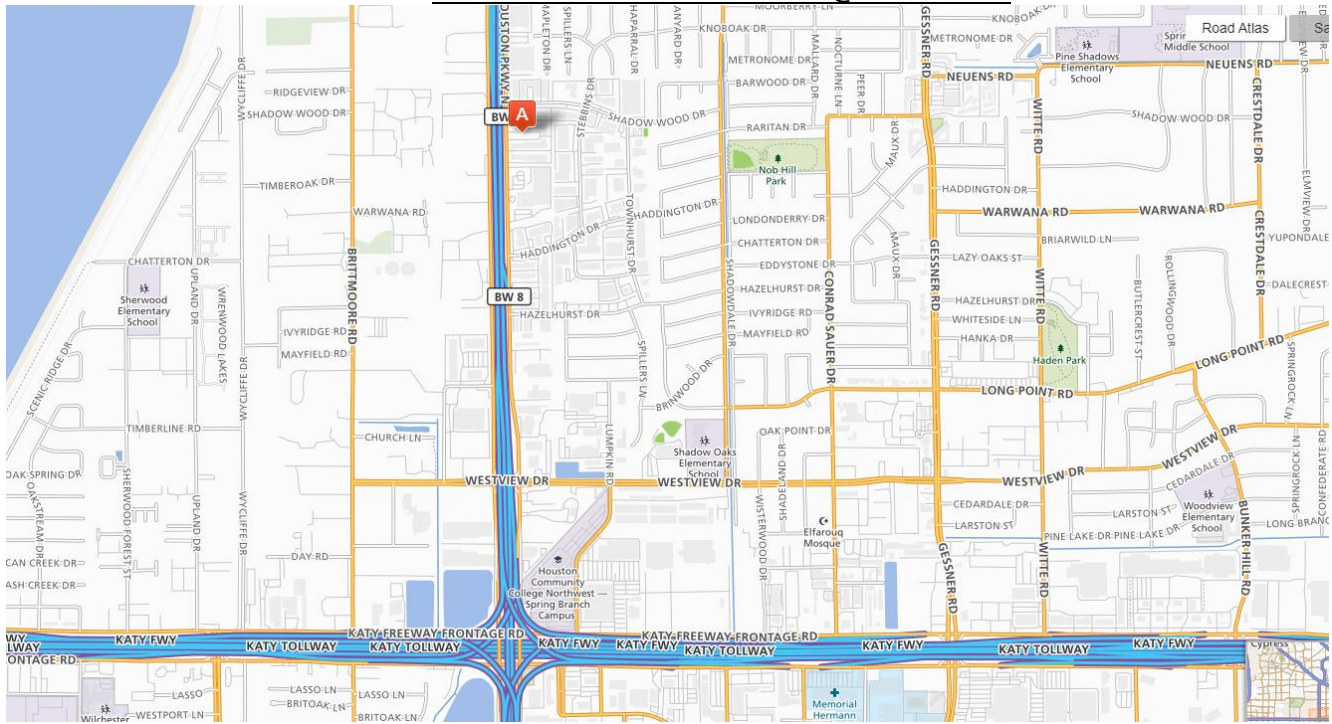

STROMMATT REHABILITATION SERVICES

Your Road to Independence

10690 Shadow Wood, #113

Houston, Texas 77043

713-722-0667

713-722-0669 (Fax)

STROMMATTREHABSERVICES@GMAIL.COM

(1) Driving from Katy (west to east)

Take Interstate 10 to West Sam Houston Parkway North. Exit Hammerly Boulevard/Kempwood Drive.

Turn Right on Hammerly Boulevard for .5 miles and then turn right onto Shadowdale Drive. Slight right to stay on Shadowdale Drive and then turn right on Shadow Wood Drive. Destination will be on the right and enter the first driveway and offices will be on your right.

(2) Driving from downtown and 610 Loop (east to west)

Travel west on Interstate 10. You can exit the Sam Houston Tollway FRONTAGE Road exit. (The exit after Gessner).

Turn right onto Texas 8 Beltway Frontage Road. Go straight through the light at Westview; and, you will pass Hazelhurst Drive and Haddington Drive.

You will see the Lone Star Breakfast & Grill which is located at corner of feeder road & Shadow Wood Drive. Take a right onto Shadow Wood Drive. Offices will be on your left, which you can take the 2nd driveway into parking lot and office will be on your right.

(3) Driving from Beltway 8 (south to north)

Exit *Memorial/Kimberly Lane Exit* (last exit before Interstate 10)

Use the left 2 lanes to take the Texas 8 Beltway Ramp Go straight through the light at Westview and you will pass Hazelhurst Drive and Haddington Drive.

You will see the Lone Star Breakfast & Grill which is located at corner of the feeder road & Shadow Wood Drive. Take a right onto Shadow Wood Drive. Offices will be on your left, which you can take the 2nd driveway into parking lot and office will be on your right.

(4) Driving from Beltway 8 (north to south)

Before Interstate 10 and driving on Beltway 8, exit at *Westview/Memorial*.

Stay on feeder road until you reach the I-10/Katy Freeway and either make U-turn or go to the light and take a left. If you go to the light to take left, then take left at the next light so you will be traveling North on the Texas 8 Beltway Frontage Road. Go straight through the light at Westview; and, pass Hazelhurst Drive and Haddington Drive. You will see the Lone Star Breakfast & Grill which is located at corner of feeder road & Shadow Wood Drive. Take a right onto Shadow Wood Drive. Offices will be on your left, which you can take the 2nd driveway into parking lot and office will be on your right.